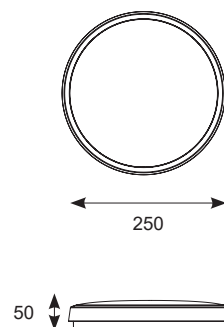

Gamma Mini LED

Supplied c/w Integral Driver

NEW PRODUCT NOW IN STOCK

Code	Lamp	Description
AMGAMLED	LED	11W - Cool White
AMGAMLED/WW	LED	11W - Warm White

/M3	Emergency
/MWS	Internal Microwave Sensor
/MWS/M3	Integral Microwave Sensor and Emergency

AMGAMLEDBZ/CH	Chrome Trim Ring
---------------	------------------

- Ultra slim modern polycarbonate wall/ceiling light
- Matt white finish to body and diffuser
- Rear fixing bracket and terminal housing for ease of installation
- Performance comparable to 28W TC-CC
- IP54 rating and suitable for bathroom use
- Microwave sensor set to 15 minutes (non-adjustable)
- /MWS and /MWS/M3 versions Masters as standard
- /MWS and MWS/M3 has integral photocell isolation switch
- LED lifespan L70 50,000 hours
- Non-dimmable

LED Information

Total (Watts)	11W
Lumens Delivered	
Cool White	1031lm
Warm White	971lm
Lm/W Cool White	94lm
Lm/W Warm White	88lm
CRI	Ra 80
CCT Cool White	4000K
CCT Warm White	3000K
Input	230V
Hertz	50Hz
Operating Temp	-5°C to 35°C